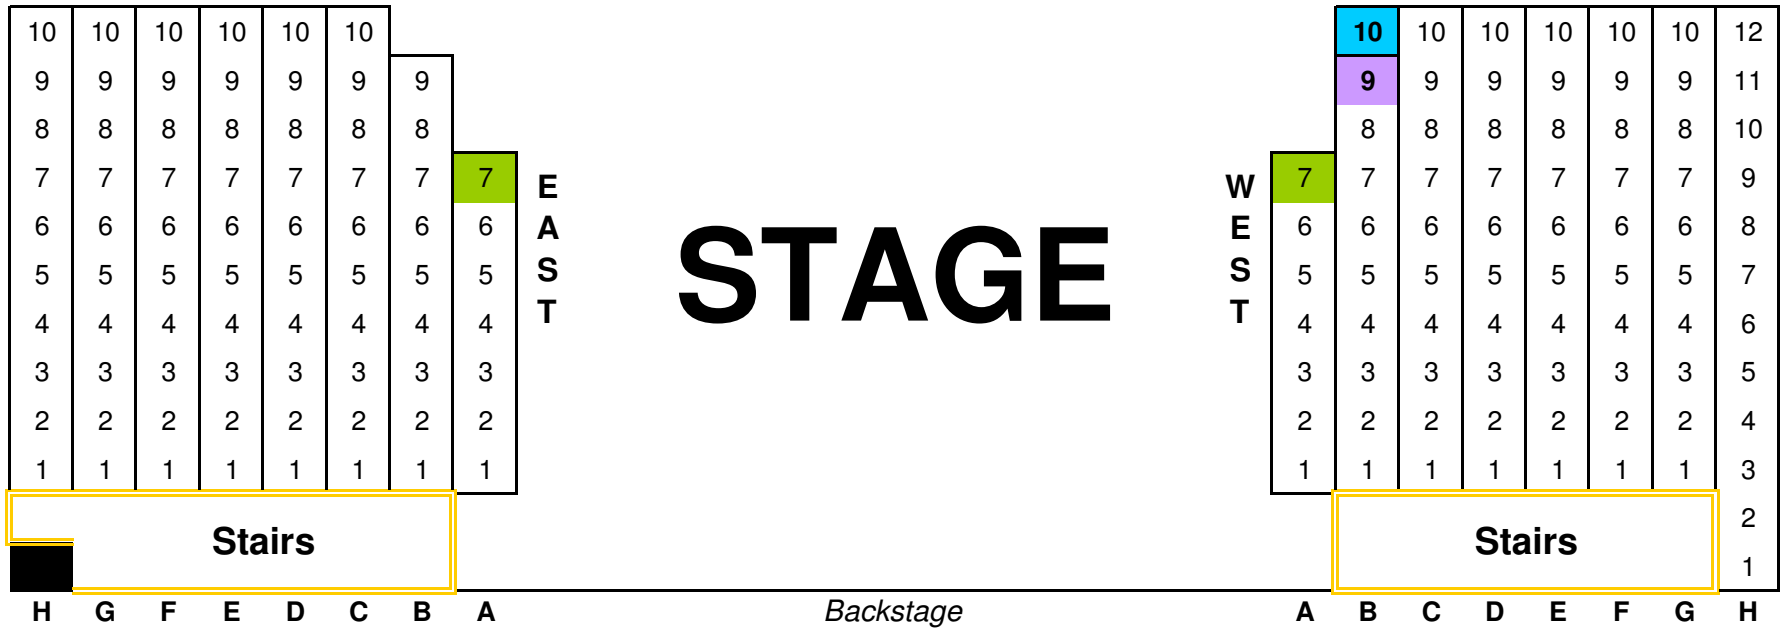

LOBBY →

Columbus Children's Theatre
512 N. Park Street
Columbus, OH 43215

- Wheelchair Transfer Seat
- Wheelchair Companion
- Wheelchair Space
- Aisle

Updated: 2/25/15